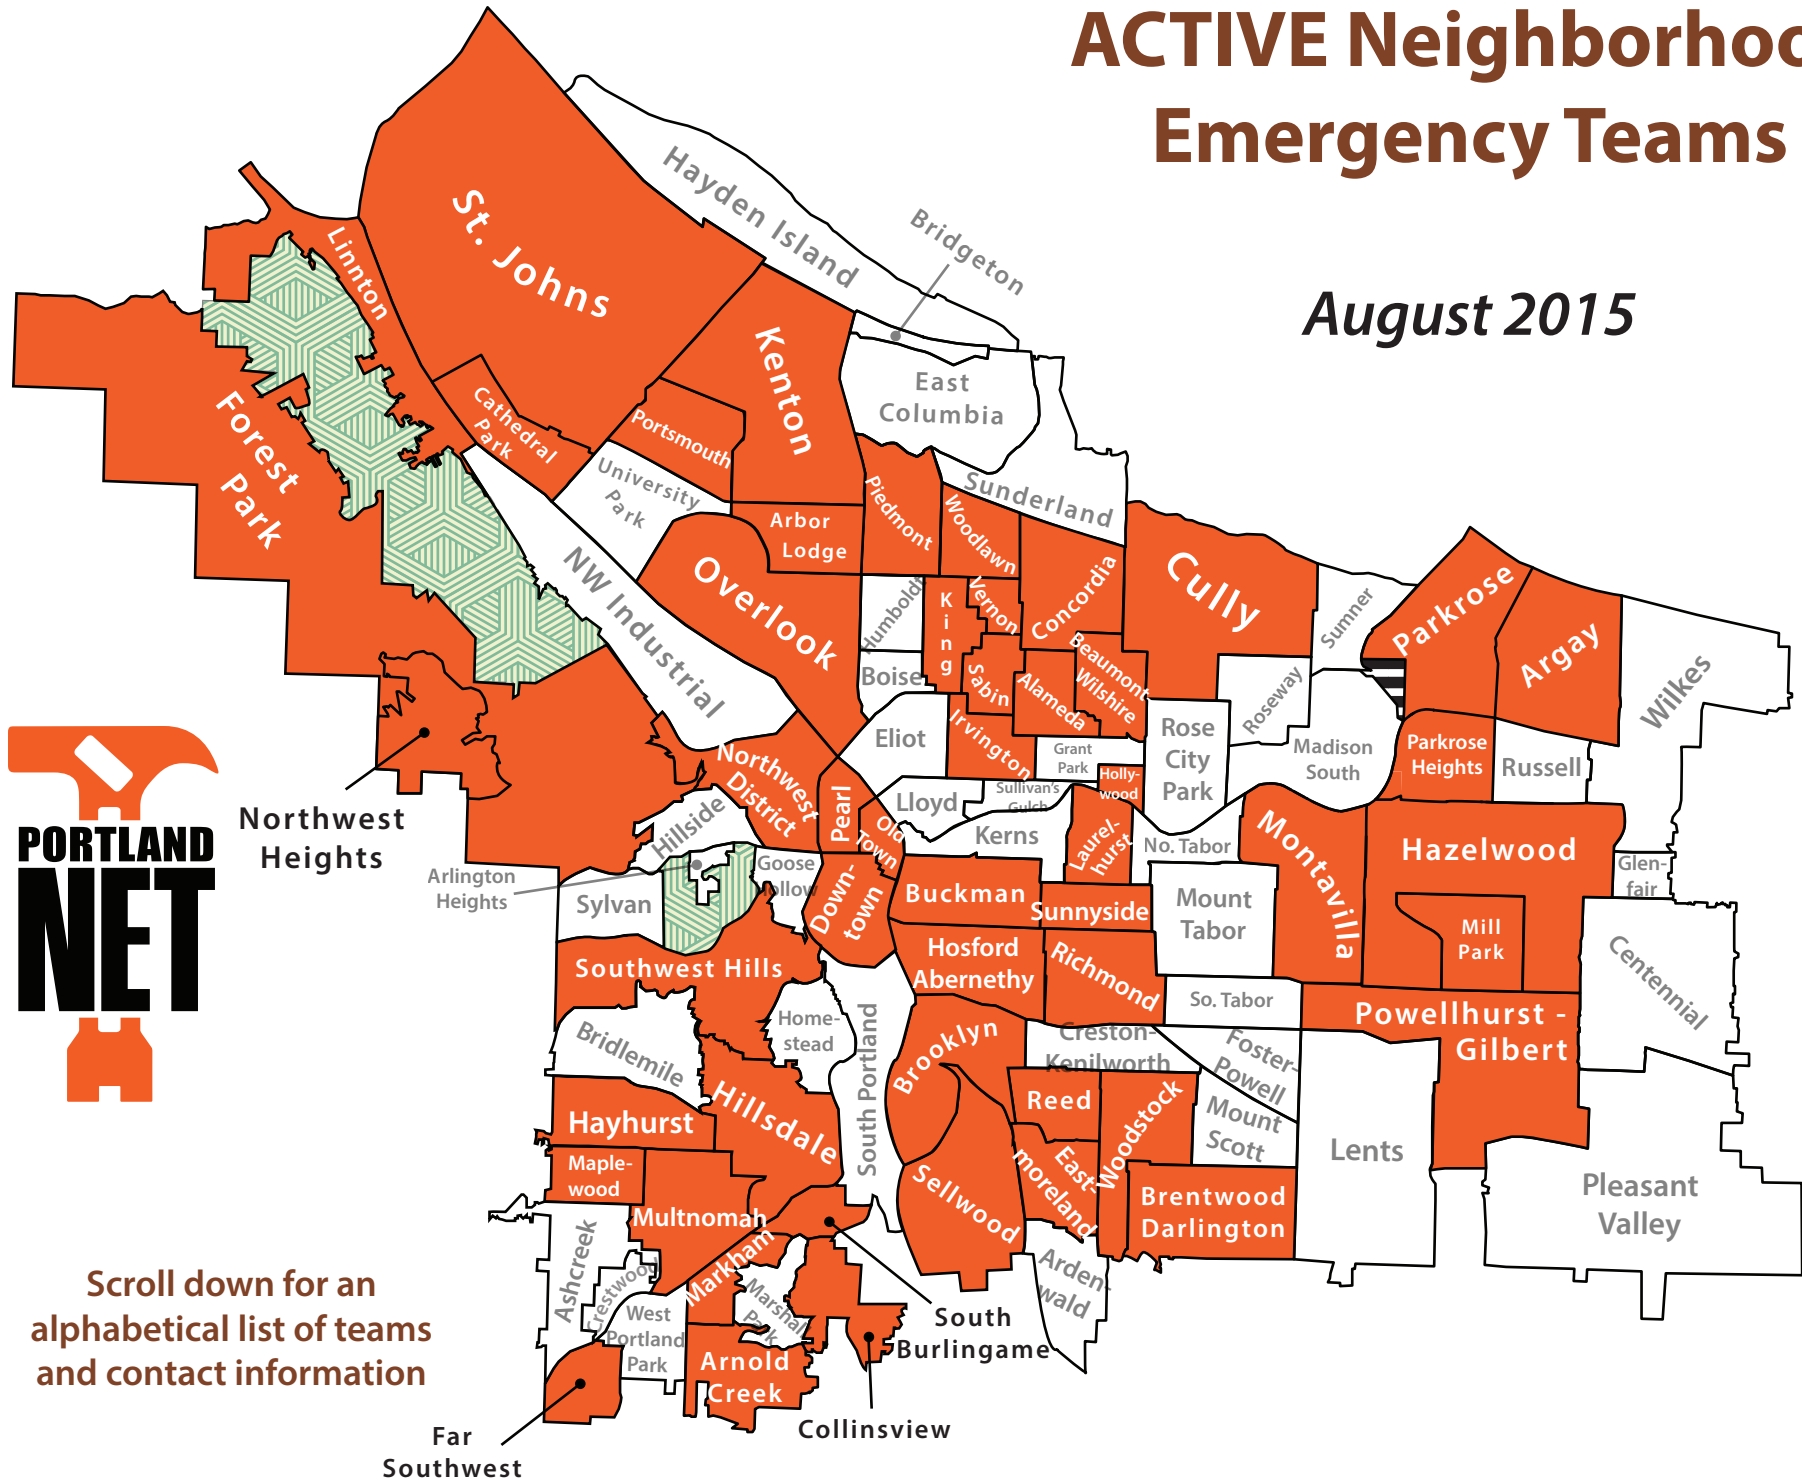

ACTIVE Neighborhood Emergency Teams

August 2015

Scroll down for an alphabetical list of teams and contact information

Neighborhood	Team Leader(s)	Email
Alameda	Constantine Bricca	<i>conbricca@gmail.com</i>
Arbor Lodge	Susan Ronning	<i>arborlodgeprepares@gmail.com</i>
Argay	Michael Schilmoeller	<i>MSchilmoeller@NWCouncil.org</i>
Arnold Creek	Marcel Rodriguez	<i>marcel.rodriguez@comcast.net</i>
Beaumont-Wilshire/Alameda	Constantine Bricca	<i>cbricca@comcast.net</i>
Brooklyn	Ryan Dangaran	<i>rdangaran@msn.com</i>
Buckman	Christopher Dorin	<i>cwdorin@gmail.com</i>
Cathedral Park	Judy Masterson	<i>welcomenetcerthams@gmail.com</i>
Collins View	Bob Fischer	<i>drbobfischeris@hotmail.com</i>
Concordia	Amy Gard	<i>concordiaNETs@gmail.com</i>
Cully	Markus Stoffel	<i>mstoffel@comcast.net</i>
Eastmoreland	Ryan Dangaran	<i>rdangaran@msn.com</i>
Hayhurst	Greg Zupan Steve Hellenthal	<i>greg.zupan@gmail.com</i> <i>srhellenthal@msn.com</i>
Far Southwest	Marcia Leslie	<i>mmac_les@yahoo.com</i>
Hazelwood/Mill Park	Alicia Hinojosa	<i>amichellehinojosa@yahoo.com</i>