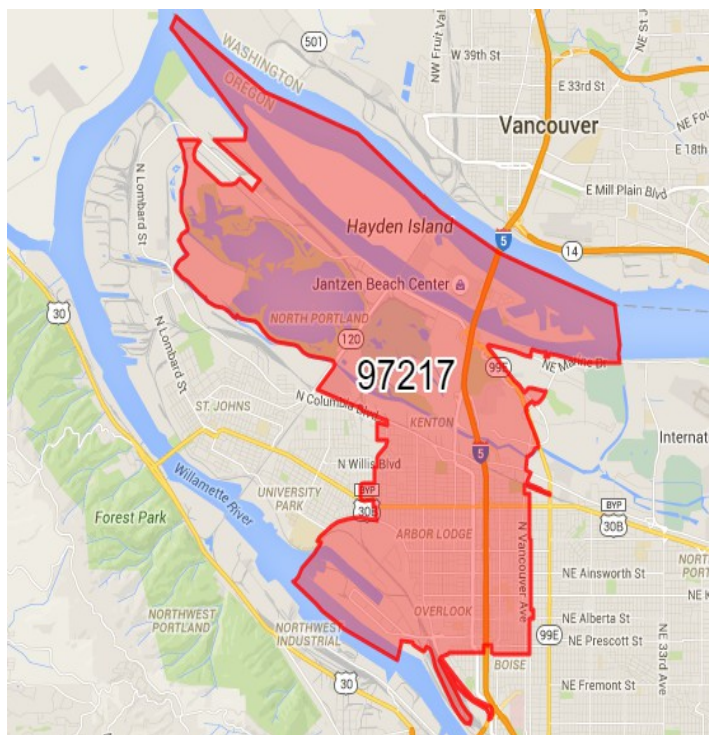

Ham Radio Operators in 97217

Bonagofski, Vernon -- N7NUI -- General

1503 N Hayden Island Dr 29

<https://goo.gl/maps/dzWErmSmND82>

FRANCISCO, PATRICK - KB7VQI - Technician

707 N Hayden Island Drive Unit 424

<https://goo.gl/maps/7m7cfVFURxT2>

GIERGA, KARL -- KG7ZFS -- Technician

386 N TOMAHAWK ISLAND DR

<https://goo.gl/maps/QtrFEF4QPKx>

Hansen, Dwayne - KE7NCX General

322 N Hayden Bay Dr

<https://goo.gl/maps/k6bMVwiBSw62>

HODGINS, JAMES -- KB7VJJ -- Technician

75 NORTH HAYDEN BAY DRIVE

<https://goo.gl/maps/3ND2pCH8QkF2>

BEASTON, JOHN - K7TY - Extra

5133 N Gay Ave

<https://goo.gl/maps/KjiczcmCSaQ2>

Roxburgh, Alastar – AJ4RF - Extra

1503 N Hayden Is Dr, #860

<https://goo.gl/maps/xwqtHr1qVHP2>

Sam Churchill – KG7WEB - General

1503 N. Hayden Is Drive # 131

<https://goo.gl/maps/BxVJhiMqvLp>

Jim Ryan – TBD -

1719 N Jantzen Ave

<https://goo.gl/maps/ynJzfM7AuE82>

Burke, Timothy -- KE7LNT -- General

500 N Tomahawk Island Dr

<https://goo.gl/maps/758f6ZERp3v>

Burke, Pamela -- KE7LNP -- Technician

500 N Tomahawk Island Dr

<https://goo.gl/maps/758f6ZERp3v>

JOHNSON, MONIKA - KC7IHN - Technician

1751 N Jantzen Ave

<https://goo.gl/maps/tDMaGUqLMrs>

KIMBALL, HAROLD - KC7QPM - Technician

1501 N HAYDEN ISLAND DR 17B

<https://goo.gl/maps/ZpJq23gZY8P2>

KNIGHT, WARREN -- N7BIJ -- Advanced

147 N HAYDEN BAY DR

<https://goo.gl/maps/Vd3SqyotrNv>

Lambert, William -- KG7UPR -- Technician

1877 N Jantzen Ave

<https://goo.gl/maps/BQqUx2RhGgp2>

MESSINGER, MORRIS -- K7VZD -- General

1521 N JANTZEN AVE 217

<https://goo.gl/maps/NUgSrT1hLv72>

Micjan, Ron -- KF7QCS -- Technician

515 NE Tomahawk Island Dr. Ste. 101

<https://goo.gl/maps/bvzo6mgQSXv>